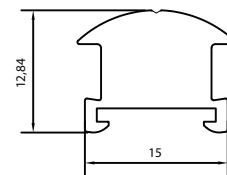

Quick Info

CRI $\geq$ 90/ 95

3000K/ 4000K/ 5700K/ 6500K

Tunable White (2700K-6500K)

System lumen > 100 lm/W

ON-OFF/ON-OFF (FLICKER FREE)

DALI-2 / DALI-2 DT8 / D4i / DALI +

POE (Power Over Ethernet)

SDCM<3

Silicon Diffuser

L70 @50,000h

Aluminium

Types

Pendant

Single Line Diagram

Profile